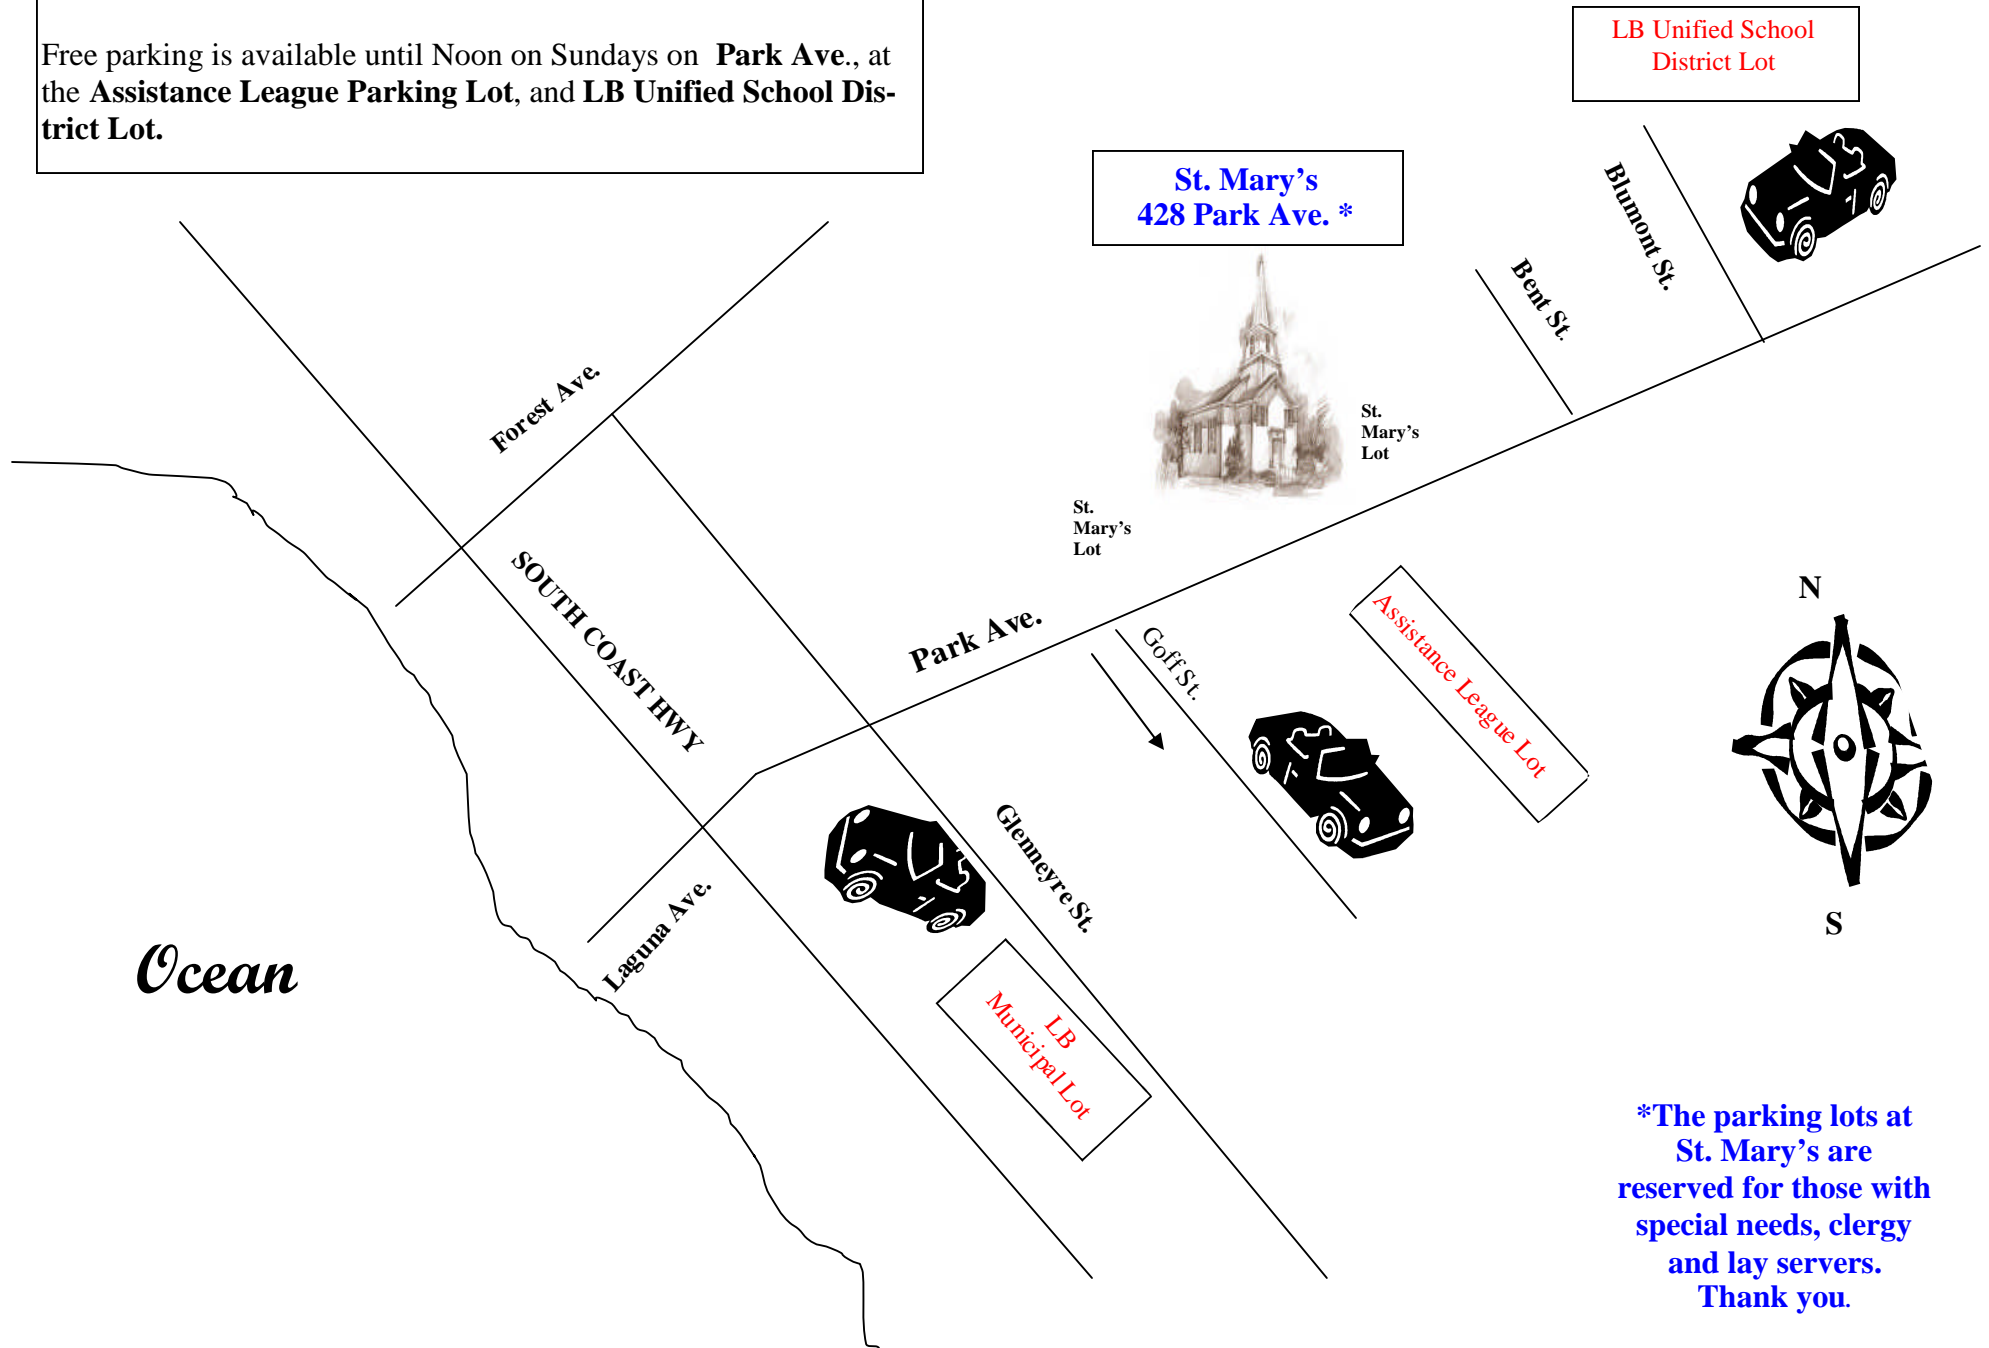

Where to Park:

The **LB Municipal Lot** has free 3hr parking for those with LB Parking Tags, or one can pay for parking.

Free parking is available until Noon on Sundays on **Park Ave.**, at the **Assistance League Parking Lot**, and **LB Unified School District Lot**.

LB Unified School District Lot

St. Mary's
428 Park Ave. *

St. Mary's Lot

St. Mary's Lot

Park Ave.

Goff St.

Assistance League Lot

Gleneyre St.

LB Municipal Lot

***The parking lots at St. Mary's are reserved for those with special needs, clergy and lay servers. Thank you.**